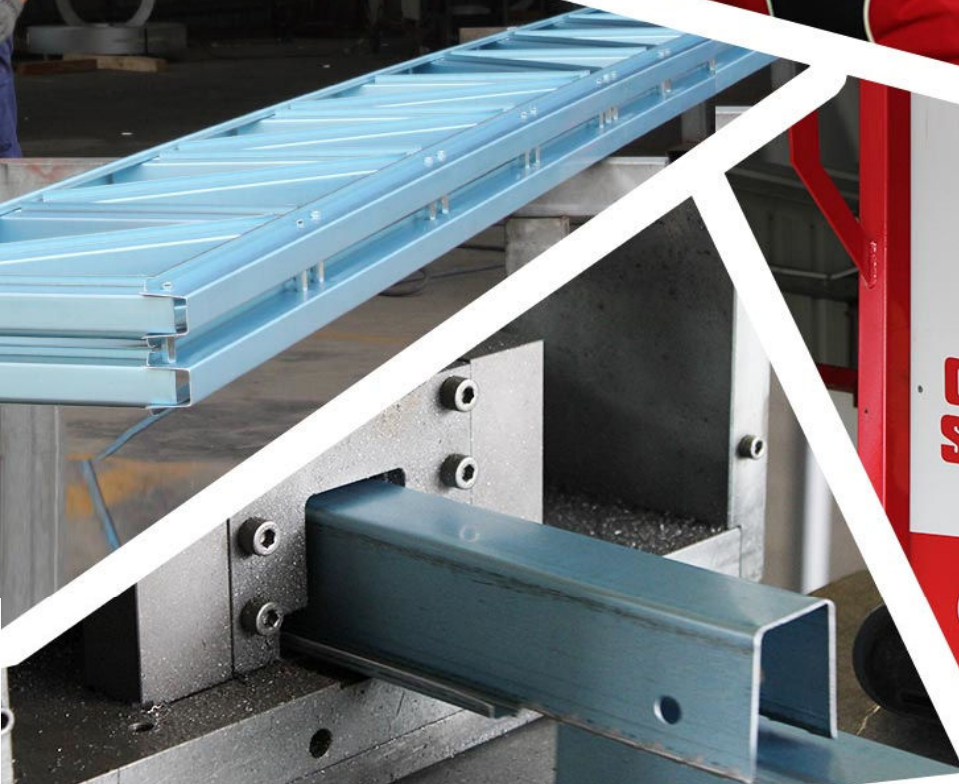

COMPLETE STEEL FRAMES

STEEL FRAMES FOR

- SHEDS
- HOUSES
- FLOOR SYSTEMS
- RENOVATIONS
- GRANNY FLATS

completesteelframes.com.au